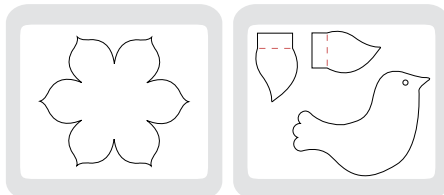

2-1/4" x 2-1/2"
USE WITH STANDARD CUTTING PADS & MULTIPURPOSE PLATFORM

113485 Birds & Blooms Sizzlits Die 4-Pack

$21.95