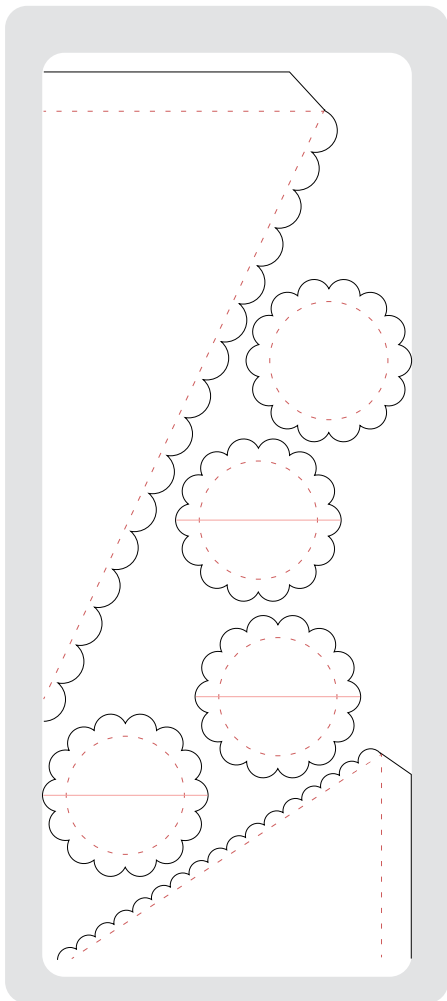

113463 Top Note Bigz Die

\$21.95

2-1/4" x 2-1/2"  
USE WITH STANDARD CUTTING PADS & MULTIPURPOSE PLATFORM

113485 Birds & Blooms Sizzlits Die 4-Pack

\$21.95

:: visit [www.stampinup.com](http://www.stampinup.com) for additional Sizzix dies available through Stampin' Up!, and to download a customer flyer ::