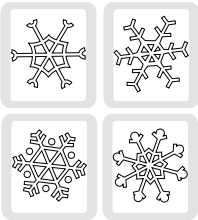

# Sizzix dies

The images on these Sizzix dies complement our exclusive Stampin' Up! dies. The Bigz™ and Originals™ dies are rule-based dies that cut through various materials such as paper, plastic, and chipboard. All other dies are etched dies that work best with card stock and Designer Series paper.

1. BIRD W/ LEAVES & FLOWER

2. PILLOW BOX\*

3. PETAL CARD\*

4. SCALLOP CIRCLE

5. SCALLOP CIRCLE #2

6. FLOWER LAYERS W/ LEAF

11. NATURALLY SERIF

12. FLOWERS

7. BUILD A FLOWER

8. CIRCLE 3-D ORNAMENT\*

13. LOOPY FLOWERS

14. SWIRLY

9. 5 POINT 3-D STAR\*

10. SERIF ESSENTIALS

26. FLOWER LAYERS

27. LEAVES #2

15. BUILD A FLOWER SET #2

16. SPRING FLOWERS SET

17. HEARTS SET

18. SNOWFLAKES SET #2

28. SNOWFLAKE #2

19. BUTTONS #5

20. DAISY FLOWER

21. PUMPKIN #4