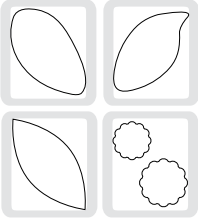

# Sizzix dies

The images on these Sizzix dies complement our exclusive Stampin' Up! dies. The Bigz™ and Originals™ dies are rule-based dies that cut through various materials such as paper, plastic, and chipboard. All other dies are etched dies that work best with card stock and Designer Series paper.

1. BIRD W/ LEAVES & FLOWER

2. PILLOW BOX\*

3. PETAL CARD\*

4. SCALLOP CIRCLE

5. SCALLOP CIRCLE #2

6. FLOWER LAYERS W/ LEAF

11. NATURALLY SERIF

12. FLOWERS

7. BUILD A FLOWER

8. CIRCLE 3-D ORNAMENT\*

13. LOOPY FLOWERS

14. SWIRLY

9. 5 POINT 3-D STAR\*

10. SERIF ESSENTIALS

26. FLOWER LAYERS

27. LEAVES #2

15. BUILD A FLOWER SET #2

16. SPRING FLOWERS SET

17. HEARTS SET

18. SNOWFLAKES SET #2

28. SNOWFLAKE #2

19. BUTTONS #5

20. DAISY FLOWER

21. PUMPKIN #4