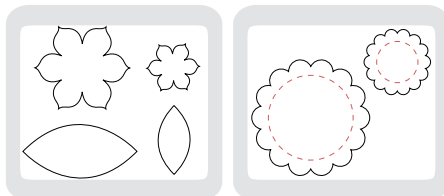

2-1/4" x 2-1/2"
USE WITH STANDARD CUTTING PADS & MULTIPURPOSE PLATFORM

113485 Birds & Blooms Sizzlits Die 4-Pack

$21.95