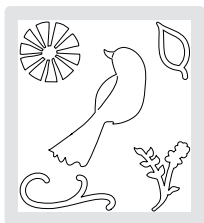

Sizzix dies

The images on these Sizzix dies complement our exclusive Stampin' Up! dies. The Bigz™ and Originals™ dies are rule-based dies that cut through various materials such as paper, plastic, and chipboard. All other dies are etched dies that work best with card stock and Designer Series paper.

1. BIRD W/ LEAVES & FLOWER