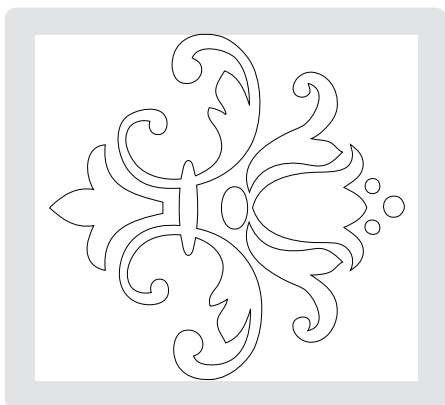

Stampin' Up! exclusive dies

We've created 10 exclusive dies for the Big Shot die-cut machine that coordinate with our products—you'll love the possibilities and the ways you can use the dies together. For example, you can cut out the individual words in Join in the Cheer and use them on the Scallop Envelope or Top Note. Mix and match to see what you can create. And the Stampin' Up!-designed dies shown on these two pages aren't available anywhere else!

The Tulipe, Pennant, and Baskets & Blooms dies are part of the new Shelli's Signature Collection, products that reflect the personal style of Stampin' Up! cofounder Shelli Gardner. Shelli's product picks are marked with a heart symbol.

5-1/2" x 6"
USE WITH STANDARD CUTTING PADS

113457 Tulipe Bigz Die

$21.95