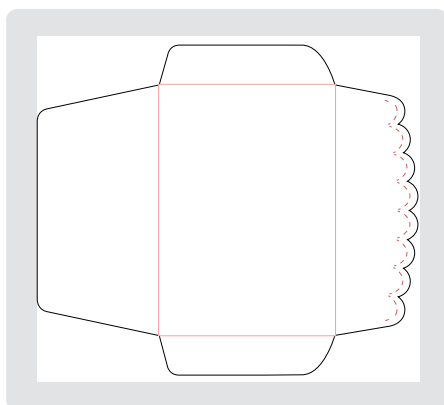

5-1/2" x 6"
USE WITH STANDARD CUTTING PADS

113462 Scallop Envelope Bigz Die

$21.95