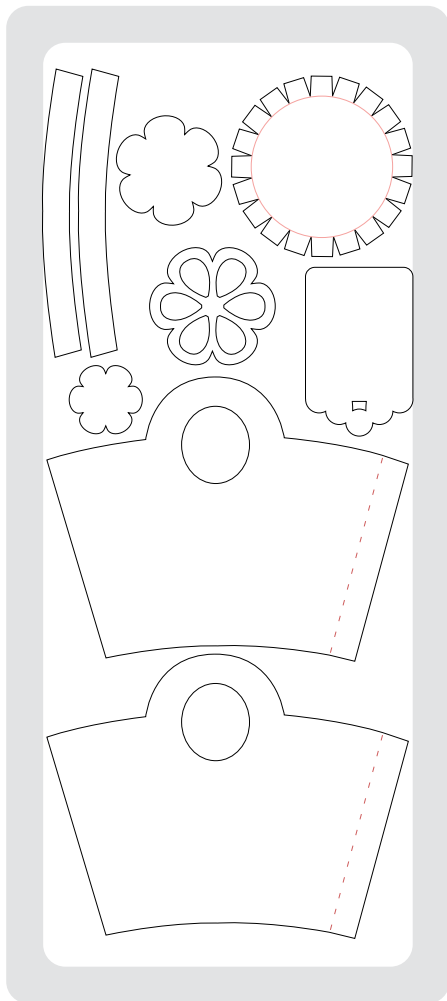

113463 Top Note Bigz Die

\$21.95

2-1/4" x 2-1/2"  
USE WITH STANDARD CUTTING PADS & MULTIPURPOSE PLATFORM

113485 Birds & Blooms Sizzlits Die 4-Pack

\$21.95

:: visit [www.stampinup.com](http://www.stampinup.com) for additional Sizzix dies available through Stampin' Up!, and to download a customer flyer ::

6" x 13-3/4" (SAMPLE ON PAGE 1)  
USE WITH EXTENDED CUTTING PADS

113483 Pennant Bigz XL Die

\$39.95

6" x 13-3/4" (SAMPLE ON PAGE 2)  
USE WITH EXTENDED CUTTING PADS

113484 Baskets & Blooms Bigz XL Die

\$39.95