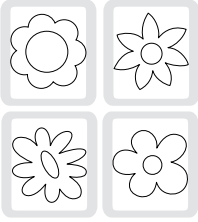

# Sizzix dies

The images on these Sizzix dies complement our exclusive Stampin' Up! dies. The Bigz™ and Originals™ dies are rule-based dies that cut through various materials such as paper, plastic, and chipboard. All other dies are etched dies that work best with card stock and Designer Series paper.

1. BIRD W/ LEAVES & FLOWER

2. PILLOW BOX\*

3. PETAL CARD\*

4. SCALLOP CIRCLE

5. SCALLOP CIRCLE #2

6. FLOWER LAYERS W/ LEAF

11. NATURALLY SERIF

12. FLOWERS

7. BUILD A FLOWER

8. CIRCLE 3-D ORNAMENT\*

13. LOOPY FLOWERS

14. SWIRLY

9. 5 POINT 3-D STAR\*

10. SERIF ESSENTIALS

26. FLOWER LAYERS

27. LEAVES #2

15. BUILD A FLOWER SET #2

16. SPRING FLOWERS SET

17. HEARTS SET

18. SNOWFLAKES SET #2

28. SNOWFLAKE #2

19. BUTTONS #5

20. DAISY FLOWER

21. PUMPKIN #4